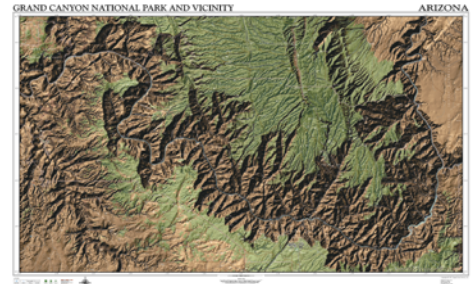

Grand Canyon National Park and Vicinity – Shaded Relief Wall Map

Product Order Form

ISBN 0-9723251

1. Domestic Orders. Payment (check, money order, or major credit card) must accompany order. Make all drafts payable to Digital Data Services, Inc. Do not send cash.

2. International Orders. All international orders must be prepaid. Payment for orders shipped outside the United States may be made with any major credit card or international money order drawn on U.S. funds. Customers are responsible for shipping costs, customs fees, and any other charges associated with international shipment. Please designate a preferred carrier (FedEx, DHL, or UPS) and provide your carrier account number and telephone number for shipping.

4. Returns, Allowances and Exchanges. Items may be return within 15 days of receipt for a full refund or exchange. Items may be returned within 30 days of purchase provided that the items are in good condition. After 15 days, returned items will incur a 20% restocking fee.

5. To order by mail, return order form and payment to:
Digital Data Services, Inc.
10920 West Alameda Ave.
Suite 206
Lakewood, CO 80226

To order by fax, transmit this order form to
(720) 962-8235

6. For information or ordering assistance, call
(866) 337-7226 (Toll-Free).

37" x 60"
Retail Price: $ 9.95

Name (first, middle initial, last)		Telephone Number (required)	Date
Address (street address preferred)		E-Mail Address	
City, State, ZIP code			
Ship to: (if different from above)			
Shipping Carrier:		Carrier Acct Number:	

CREDIT CARD INFORMATION:

MasterCard ☐
Visa ☐
AMEX ☐
Discover ☐

_____

Cardholder name

_____

Credit Card Number   Exp. Date

_____

Billing address for card   Billing Zip code