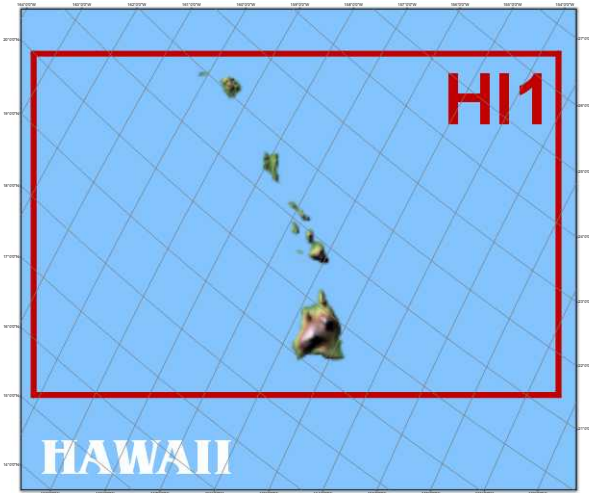

# NOW AVAILABLE IN .DEM FORMAT!

**ENHANCED DEMS INDEX**

**ALASKA**

**\$50 PER AREA -OR- \$300 FOR ENTIRE STATE\***

**HAWAII AREA: \$50\***

**PUERTO RICO AREA: \$50\***