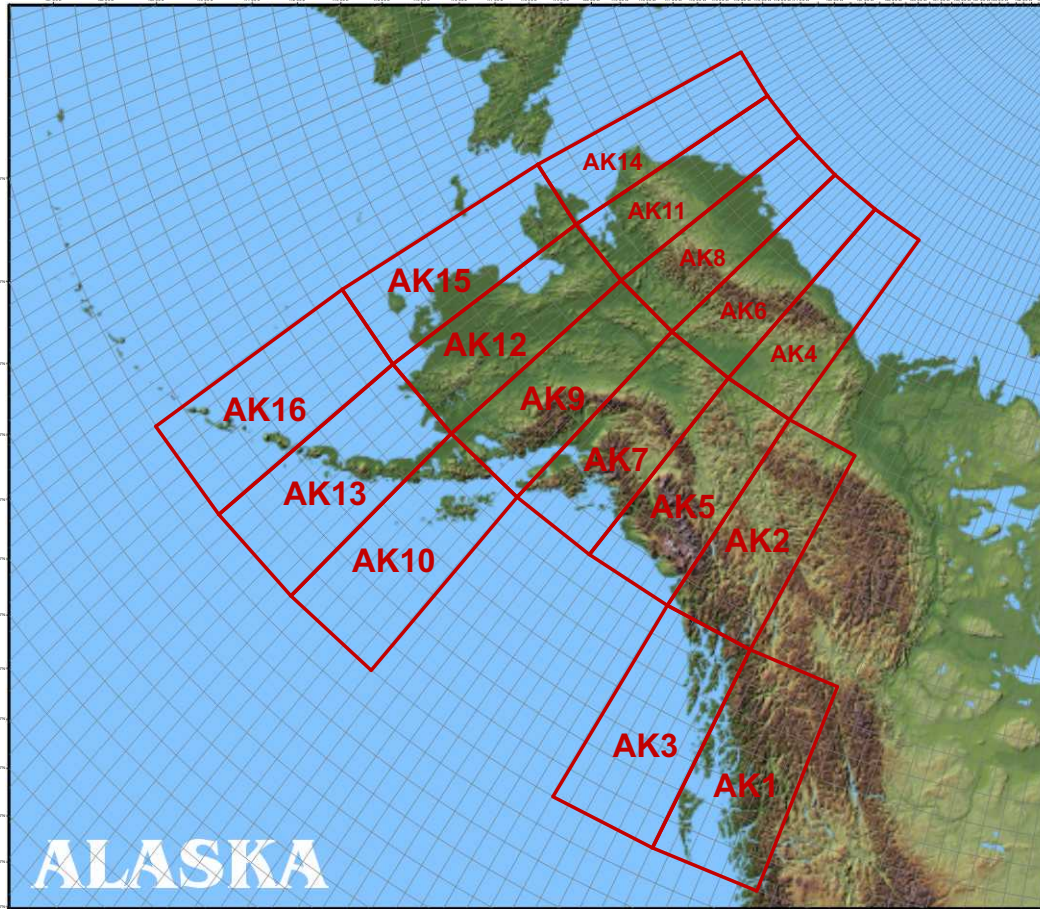

# NOW AVAILABLE IN .DEM FORMAT!

**ENHANCED DEMS INDEX**

**ALASKA**

**\$50 PER AREA -OR- \$300 FOR ENTIRE STATE\***

**HAWAII AREA: \$50\***

**PUERTO RICO AREA: \$50\***